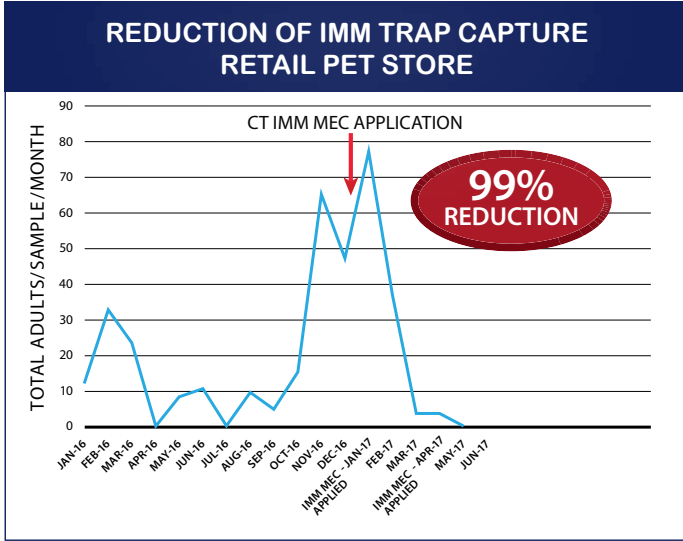

NEW

CIDETRAK[®] IMM MEC[™]

**MATING DISRUPTION PRODUCT
FOR INDIANMEAL MOTH AND RELATED SPECIES**

EASY TO USE...
Shake, tip, and pour!

Use as a singular spray or tank mix

Source: USDA ARS Dr. James Campbell; Trécé Incorporated: James Miller, and Dr. Jessica Lindenmayer

CIDETRAK IMM MEC

Mix 1 oz. per 1 gallon of water and treat up to 3500 sq. ft. of various retail facilities, including pet supply and grocers

Simply Spray It Or Fog It

CIDETRAK IMM MEC MICROCAPSULES

Highly sophisticated microencapsulated (MEC) controlled-release formulation, created by semiochemical scientists for semiochemicals and their users